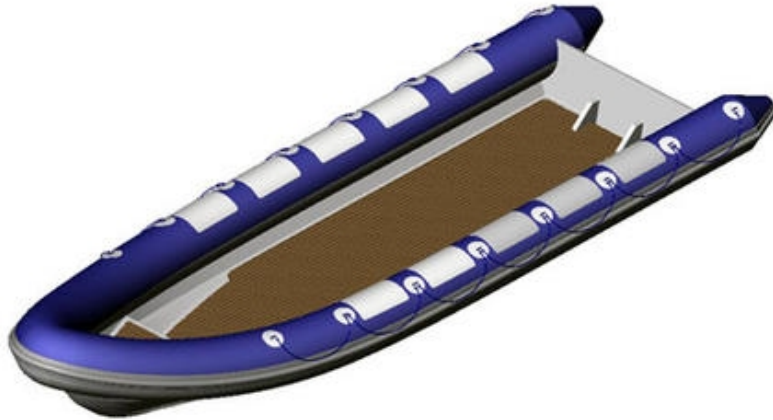

Ribcraft - Retube

POA

Description

Ribcraft can give your old RIB a new lease of life by renewing your existing RIB tubes; we have over a decade of experience in manufacturing tubes. Whatever your make of Rib, we can manufacture new tubes to perfectly fit. All of our tubes are manufactured from Hypalon®, custom made to suit and can be manufactured in your choice of colour. For more details please visit www.ribcollars.co.uk

Manufacturer: Ribcraft

Model: Retube

Fuel: Diesel
